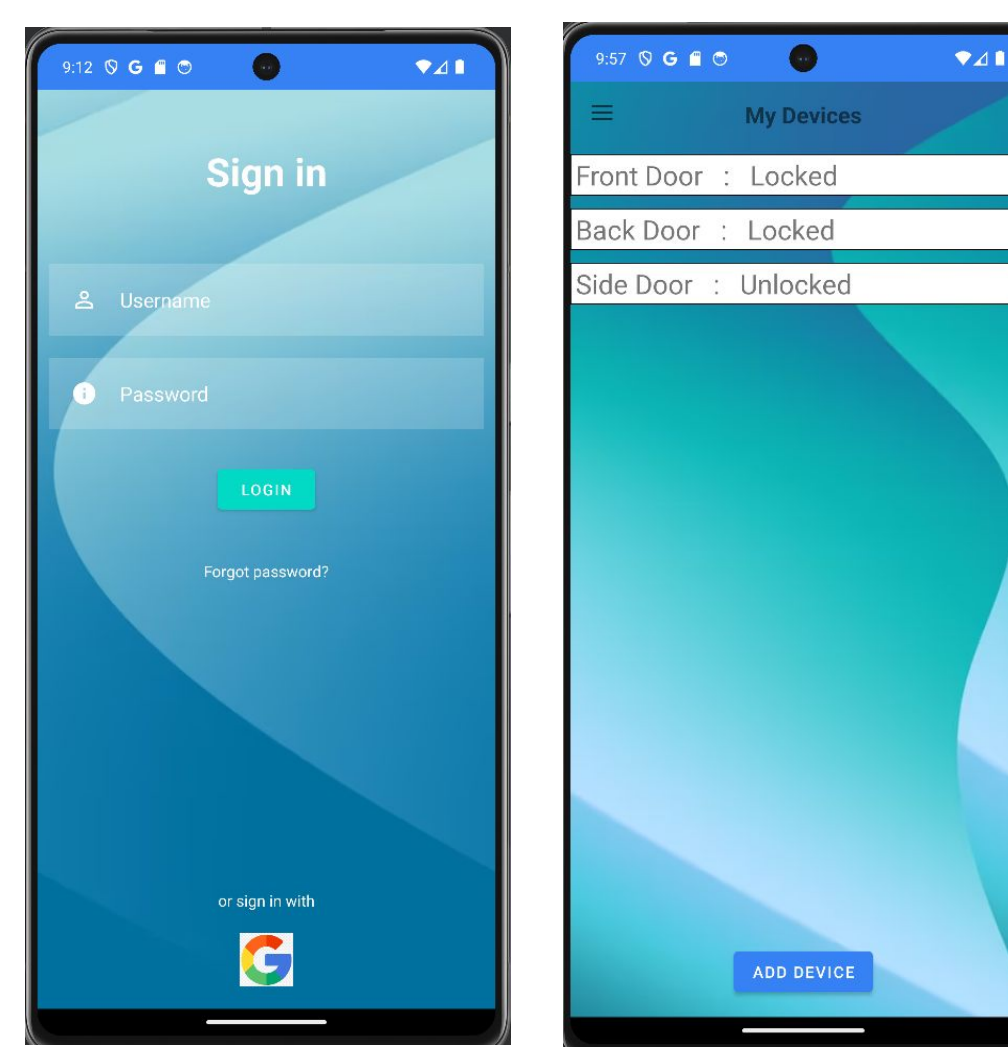

Our innovative sensors offer a **more reliable** and **affordable** alternative. These **simply installed** devices allows users to remotely monitor their door's lock status at a fraction of the price of traditional smart locks without the complexity or vulnerability.

Fig. 1: non-invasive (left) and invasive sensor (right) prototypes next to door locks to demonstrate size

Design Approach

- Determined stakeholder needs and requirements
- Analyzed a door lock to understand functions and size
- Generated concepts for different design options
- Created a decision matrix to find the most suitable components
- Created a functional decomposition diagram of components needed to detect the lock status and send a remote signal
- Developed an MVP to present to Saratech execs for feedback
- Purchased materials and began building, testing, and validating physical prototypes, and app/software

Final Design

Fig. 2: non-invasive sensor exploded assembly

Fig. 3: invasive sensor exploded assembly

Fig. 4: invasive sensor installation mock up

Fig. 5: Android mobile app user interface

Fig. 6: web app user interface

How it Works

Product Features

MCU	Robust, power-efficient, WiFi enable computer
Sensor	Tracks the position of door locking mechanisms
Adafruit Server	Enables devices to connect to the sensor
Mobile/Web App	Displays lock status of users' doors, user guide