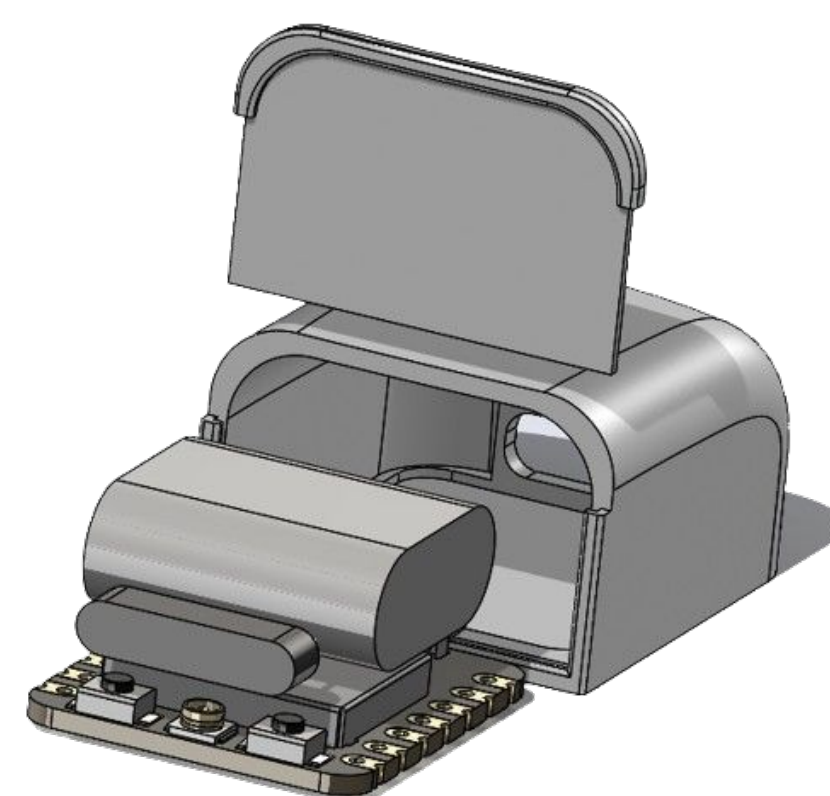

Fig. 1: non-invasive (left) and invasive sensor (right) prototypes next to door locks to demonstrate size

Design Approach

- Determined stakeholder needs and requirements
- Analyzed a door lock to understand functions and size
- Generated concepts for different design options
- Created a decision matrix to find the most suitable components
- Created a functional decomposition diagram of components needed to detect the lock status and send a remote signal
- Developed an MVP to present to Saratech execs for feedback
- Purchased materials and began building, testing, and validating physical prototypes, and app/software

Final Design

Fig. 2: non-invasive sensor exploded assembly

Fig. 3: invasive sensor exploded assembly

Fig. 4: invasive sensor installation mock up

Fig. 5: Android mobile app user interface

Fig. 6: web app user interface

How it Works

Product Features

MCU	Robust, power-efficient, WiFi enable computer
Sensor	Tracks the position of door locking mechanisms
Adafruit Server	Enables devices to connect to the sensor
Mobile/Web App	Displays lock status of users' doors, user guide