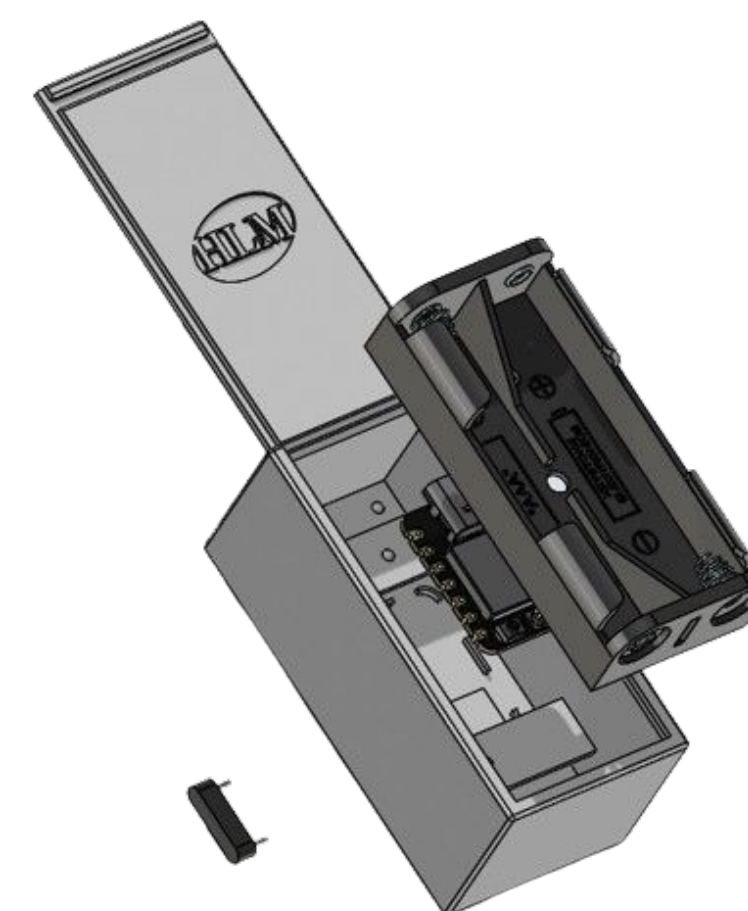

Fig. 1: non-invasive (left) and invasive sensor (right) prototypes next to door locks to demonstrate size

Design Approach

- Determined stakeholder needs and requirements
- Analyzed a door lock to understand functions and size
- Generated concepts for different design options
- Created a decision matrix to find the most suitable components
- Created a functional decomposition diagram of components needed to detect the lock status and send a remote signal
- Developed an MVP to present to Saratech execs for feedback
- Purchased materials and began building, testing, and validating physical prototypes, and app/software

Final Design

Fig. 2: non-invasive sensor exploded assembly

Fig. 3: invasive sensor exploded assembly

Fig. 4: invasive sensor installation mock up

Fig. 5: Android mobile app user interface

Fig. 6: web app user interface

How it Works

Product Features

MCU	Robust, power-efficient, WiFi enable computer
Sensor	Tracks the position of door locking mechanisms
Adafruit Server	Enables devices to connect to the sensor
Mobile/Web App	Displays lock status of users' doors, user guide