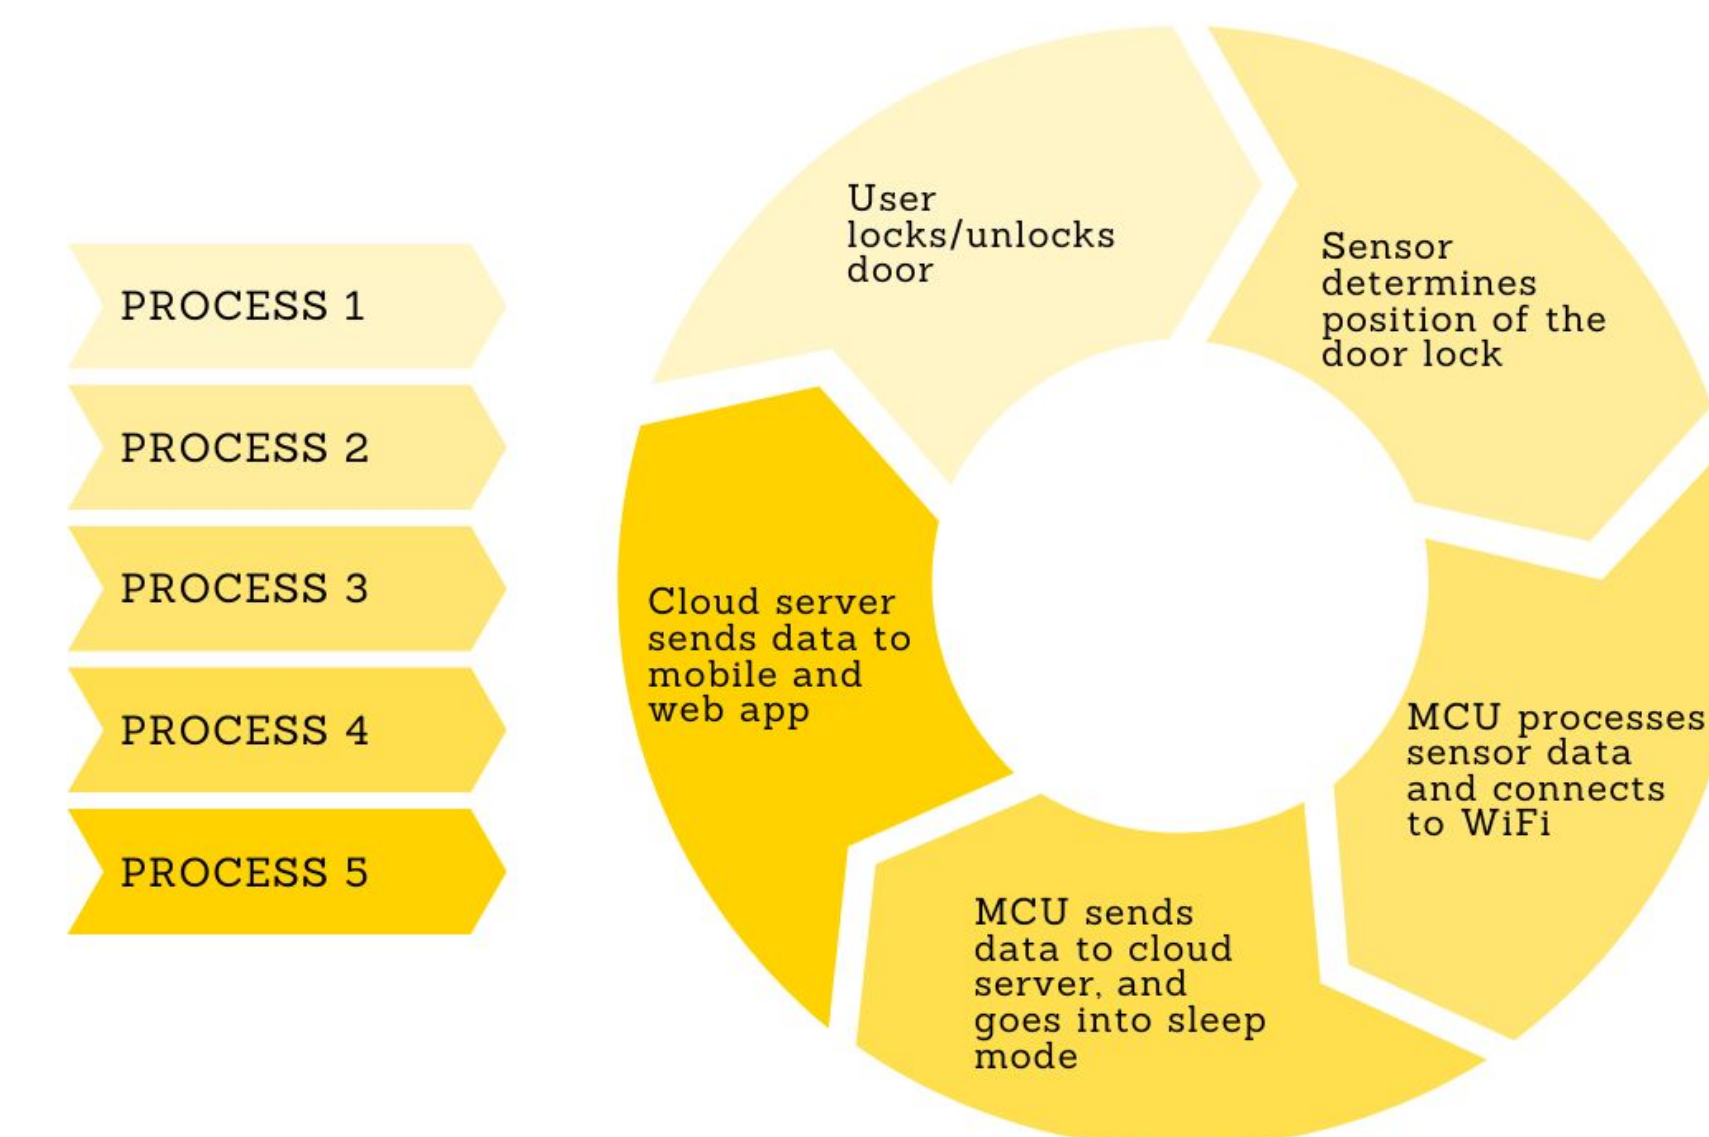

Our innovative sensors offer a **more reliable** and **affordable** alternative. These **simply installed** devices allows users to remotely monitor their door's lock status at a fraction of the price of traditional smart locks without the complexity or vulnerability.

Fig. 1: non-invasive (left) and invasive sensor (right) prototypes next to door locks to demonstrate size

Design Approach

- Determined stakeholder needs and requirements
- Analyzed a door lock to understand functions and size
- Generated concepts for different design options
- Created a decision matrix to find the most suitable components
- Created a functional decomposition diagram of components needed to detect the lock status and send a remote signal
- Developed an MVP to present to Saratech execs for feedback
- Purchased materials and began building, testing, and validating physical prototypes, and app/software

Final Design

Fig. 2: non-invasive sensor exploded assembly

Fig. 3: invasive sensor exploded assembly

Fig. 4: invasive sensor installation mock up

Fig. 5: Android mobile app user interface

Fig. 6: web app user interface

How it Works

Product Features

MCU	Robust, power-efficient, WiFi enable computer
Sensor	Tracks the position of door locking mechanisms
Adafruit Server	Enables devices to connect to the sensor
Mobile/Web App	Displays lock status of users' doors, user guide