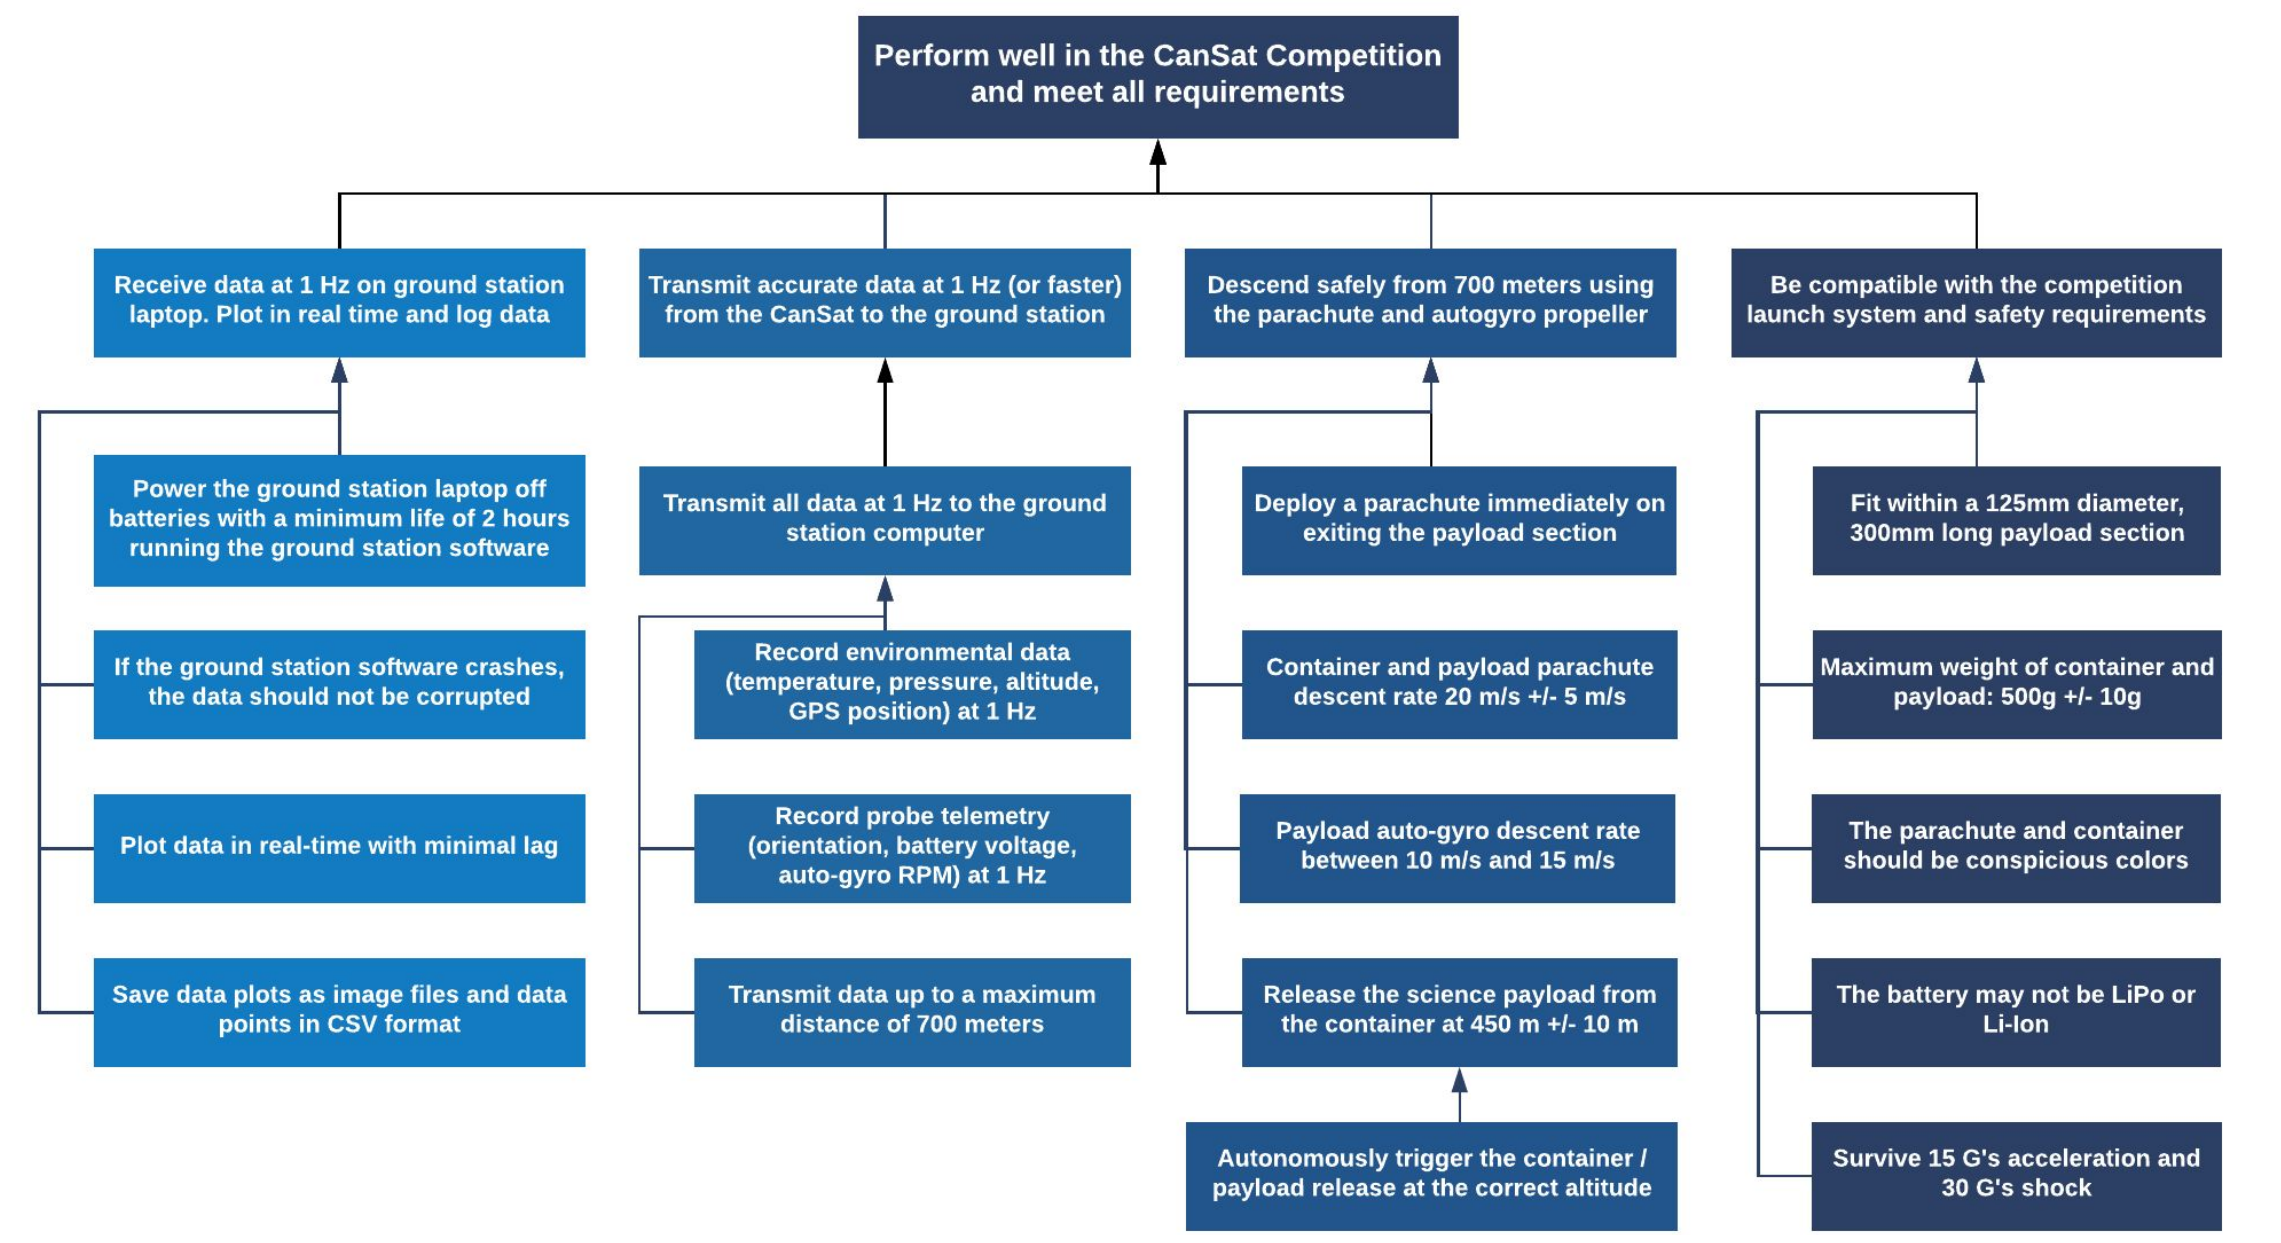

TEAM

Email: cansatuci@gmail.com
 Web: <https://sites.google.com/a/uci.edu/cansat/>

OBJECTIVE TREE

BUDGET